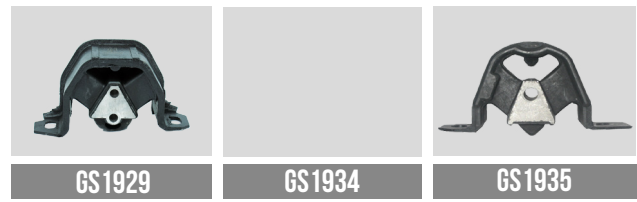

SWING

L4	1.4L	1994 - 2012	FRONT. IZQ.	GS1929
		1994 - 2012	TRANS. FRONT. INF.	GS1934
		1994 - 2012	TRANS. FRONT. INF.	GS1935
	1.6L	1994 - 2012	FRONT. IZQ.	GS1929
		1994 - 2012	TRANS. FRONT. INF.	GS1934
		1994 - 2012	TRANS. FRONT. INF.	GS1935