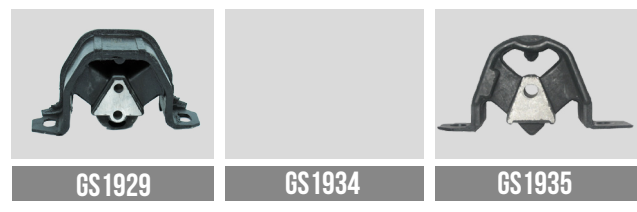

POP

L4	1.4L	1994 - 2012	FRONT. IZQ.	GS1929
		1994 - 2012	TRANS. FRONT. INF.	GS1934
		1994 - 2012	TRANS. FRONT. INF.	GS1935
1.6L		1994 - 2012	FRONT. IZQ.	GS1929
		1994 - 2012	TRANS. FRONT. INF.	GS1934
		1994 - 2012	TRANS. FRONT. INF.	GS1935